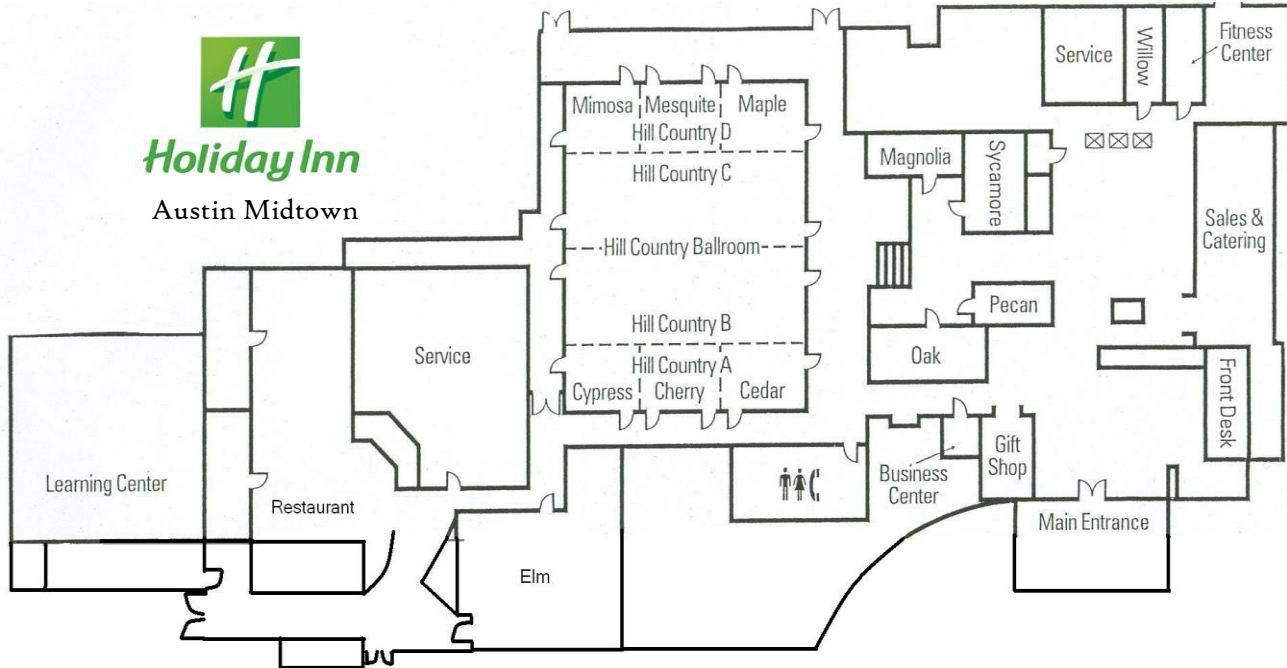

Austin Midtown

Room	Square Feet	Dimension	Ceiling Height	Rounds of 10	Theater	Classroom (3 per)	Conference
Hill Country Ballroom	8000	80'x100'	12'	450	700	450	N/A
Hill Country AB or CD	4000	80'x50'	12'	250	350	200	N/A
Hill Country BC	4800	80'x60'	12'	320	400	250	N/A
Hill Country B or C	2400	80'x30'	12'	150	250	125	56
Hill Country A	1600	80'x20'	10'	110	150	60	N/A
Hill Country D	1600	80'x20'	10'	110	150	60	N/A
Cedar, Cypress, Maple, Mimosa	440	22'x20'	10'	30	40	25	22
Cherry or Mesquite	535	28'x20'	10'	40	60	36	30
Sycamore	420	20'x26'	8'	30	40	24	24
Magnolia	372	31'x12'	8'	N/A	N/A	N/A	12
Pecan	324	27'x12'	8'	20	20	16	22
Oak	350	27'x15'	8'	30	20	16	22
Learning Center	1842	N/A	14'	N/A	N/A	50	N/A
Elm	1600	40'x40'	8'	110	150	90	32

- ❖ 15,000 square feet of Flexible Meeting Space including an 8,000 square foot Hill Country Ballroom.
- ❖ 189 beautifully appointed guestrooms.
- ❖ **IHG Business Rewards – [www.ihgrewardsclub.com](http://www.ihgrewardsclub.com)**
- ❖ **Complimentary Self Parking.**
- ❖ **Complimentary Wireless High-Speed Internet throughout the hotel.**
- ❖ Located 3 miles North of UT Austin Campus
- ❖ Located 4 miles North of Downtown.
- ❖ 100% Non-Smoking Facility.
- ❖ Red Pepper Bar & Grill - Full Service Restaurant.
- ❖ Lobby Bistro Bar
- ❖ Coffee maker, iron, ironing board, hairdryer, two phones, desk lamp with outlet & phone jack, oversized work desk, ergonomic desk chair, & voice mail.
- ❖ 24 hour Business & Fitness Center.
- ❖ Outdoor Swimming Pool with Poolside Courtyard.
- ❖ Within walking distance of restaurants, shopping and a movie theater.