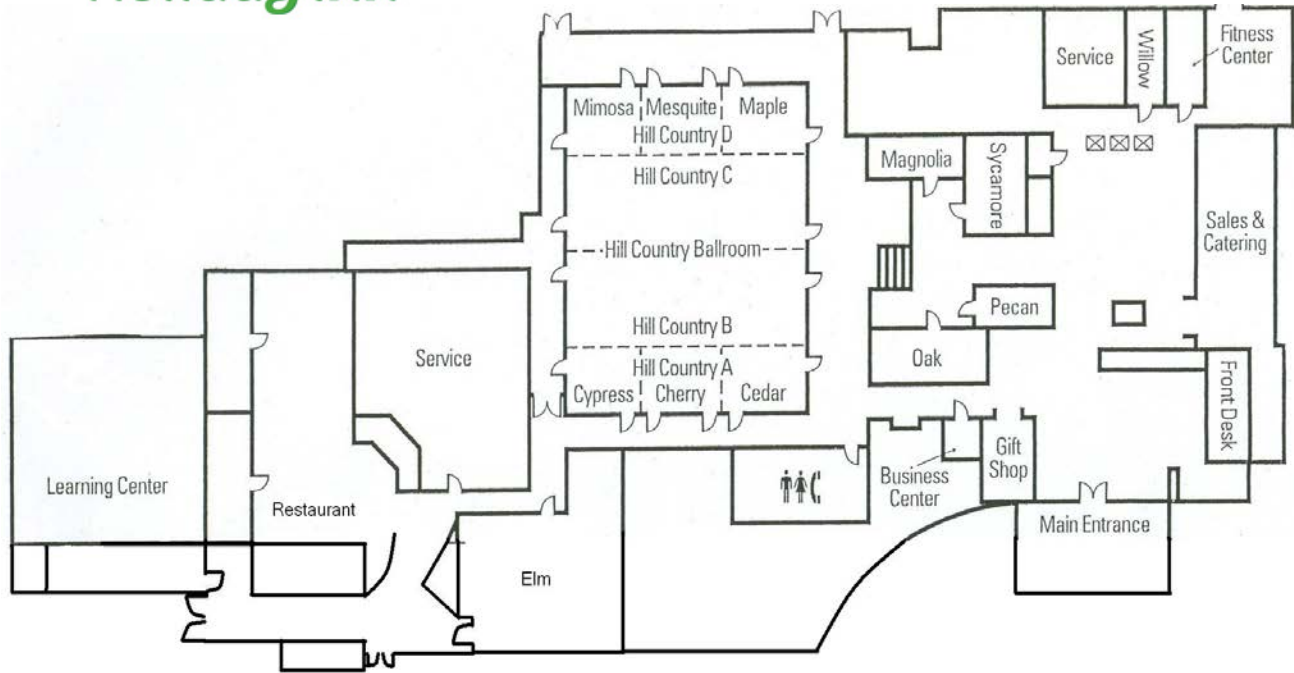

**Holiday Inn**

Room	Square Feet	Dimension	Ceiling Height	Rounds of 10	Theater	Classroom (3 per)	Conference
Hill Country Ballroom	8000	80'x100'	12'	450	700	450	N/A
Hill Country AB or CD	4000	80'x50'	12'	250	350	200	N/A
Hill Country BC	4800	80'x60'	12'	320	400	250	N/A
Hill Country B or C	2400	80'x30'	12'	150	250	125	56
Hill Country A	1600	80'x20'	12'	110	150	60	N/A
Hill Country D	1600	80'x20'	12'	110	150	60	N/A
Cedar, Cypress, Maple, Mimosa	440	22'x20'	12'	30	40	25	22
Cherry or Mesquite	535	28'x20'	12'	40	60	36	30
Sycamore	420	20'x26'	8'	30	40	24	24
Magnolia	372	31'x12'	8'	N/A	N/A	N/A	12
Pecan	324	27'x12'	8'	20	20	16	22
Oak	350	27'x15'	8'	30	20	16	22
Learning Center	1842	N/A	14'	N/A	N/A	50	N/A
Elm	1600	40'x40'	8'	110	150	90	32